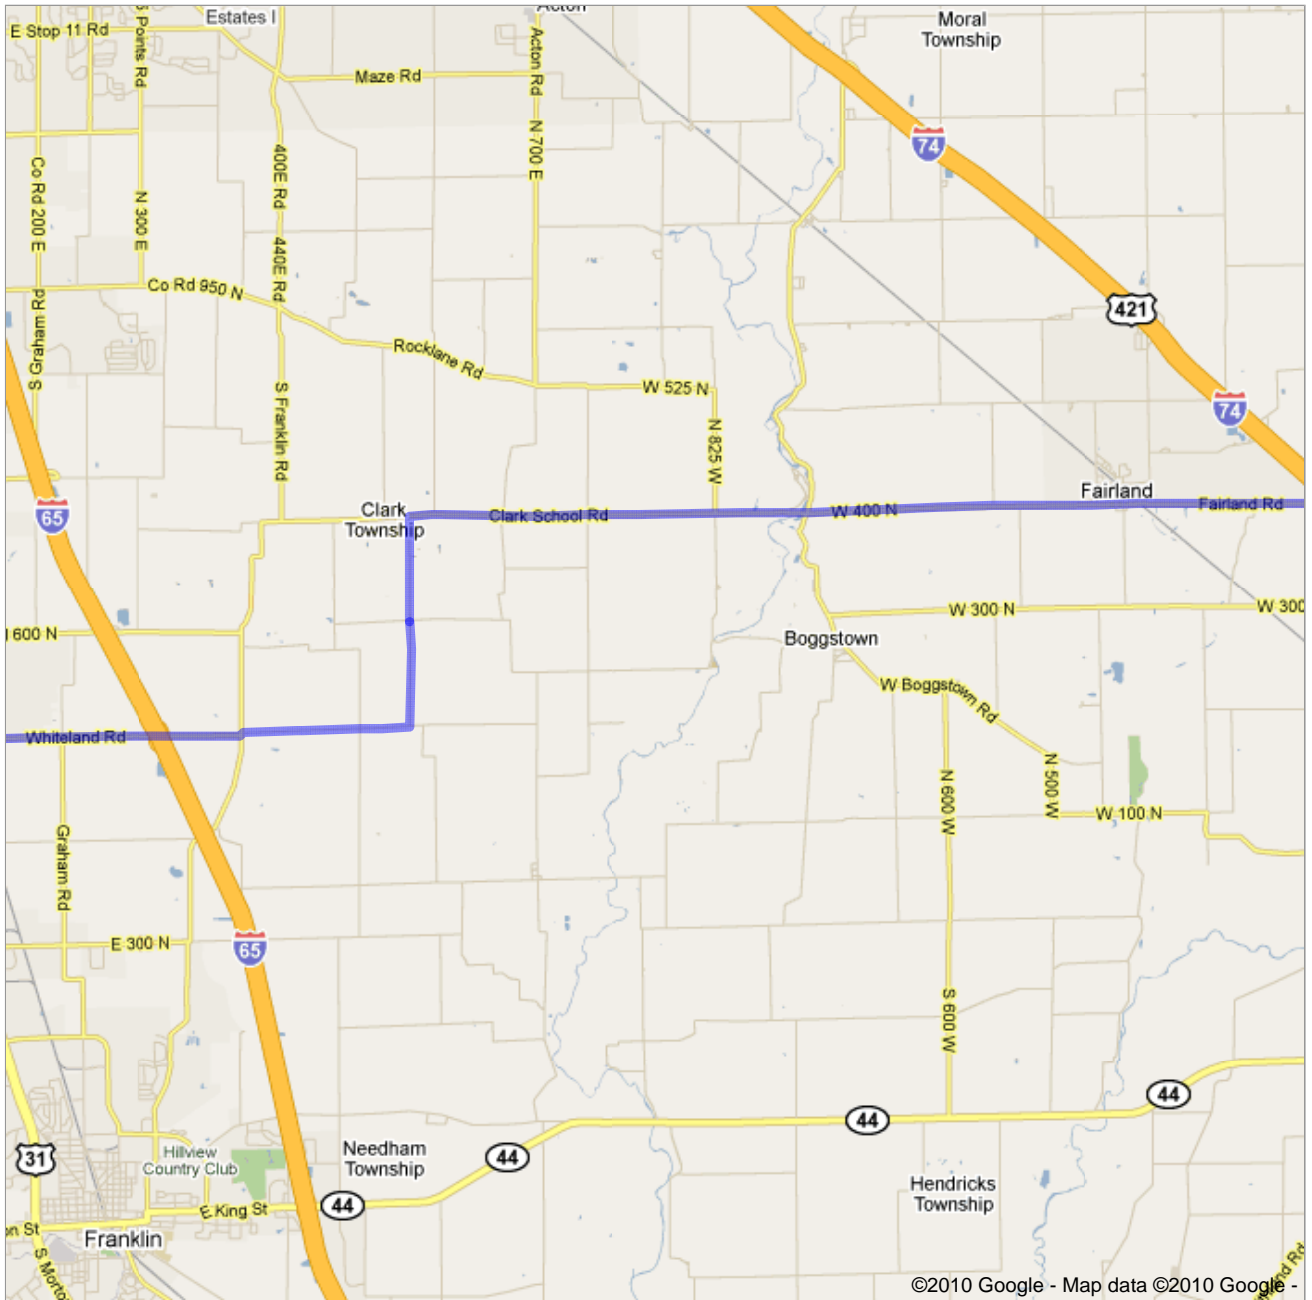

Directions to 4899 W Whiteland Rd,
Greenwood, IN 46143
62.3 mi – about 1 hour 28 mins

Save trees. Go green!

Download Google Maps on your phone at google.com/gmm

©2010 Google - Map data ©2010 Google -

Kroger: Fuel Centers
 1034 State Road 229, Batesville, IN 47006-6808 - (812) 933-6227

- 229 1. Head **south** on **Co Rd 1000 W/IN-229 S** toward **Northside Dr**
 Continue to follow IN-229 S
 About 1 min go 0.7 mi
total 0.7 mi
- 74 2. Turn **right** to merge onto **I-74 W** toward **Indianapolis**
 About 38 mins go 39.5 mi
total 40.2 mi
- ↗ 3. Take the exit toward **W 400 N/Fairland Rd** go 0.1 mi
total 40.4 mi
- ↖ 4. Turn **left** at **W 400 N/Fairland Rd** go 1.9 mi
total 42.2 mi
- 5. Continue onto **E Carey St/Chestnut St**
 Continue to follow E Carey St
 About 1 min go 0.6 mi
total 42.9 mi

- 6. Continue onto **W 400 N**
 About 9 mins go 4.5 mi
total 47.3 mi
- 7. Continue onto **E 700 N/Clark School Rd** go 2.3 mi
total 49.6 mi

↖ 8. Turn **left** at **Co Rd 575 E**
 About 6 mins go 2.1 mi
total 51.7 mi

Map data ©2010 Google

↗ 9. Turn **right** at **E 500 N/Co Rd 500 N/Whiteland Rd**
 About 4 mins go 1.6 mi
total 53.3 mi

Map data ©2010 Google

- ↖ 10. Slight **left** to stay on **E 500 N/Co Rd 500 N/Whiteland Rd**
 Continue to follow Whiteland Rd
 Destination will be on the left
 About 20 mins go 9.0 mi
total 62.3 mi