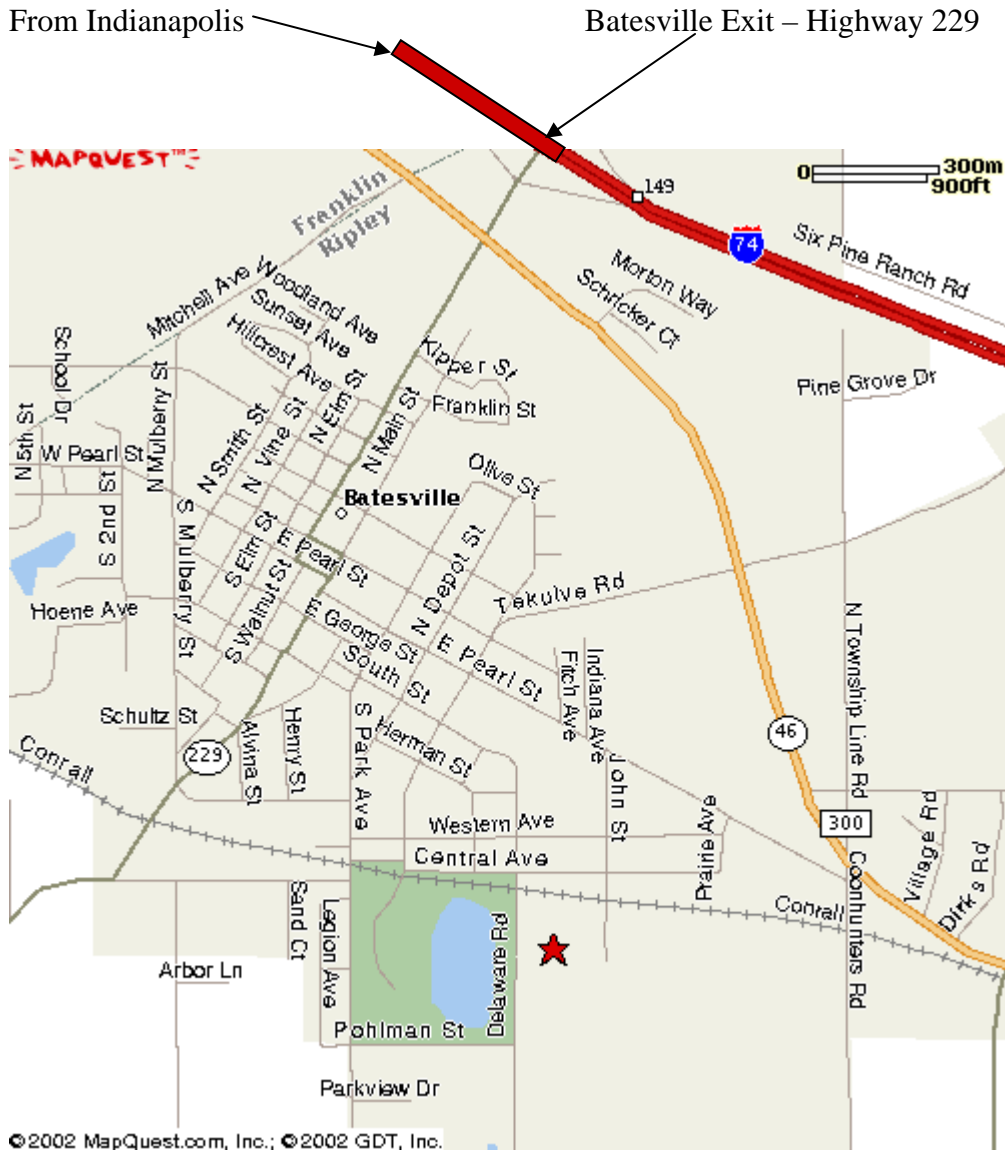

New MAP

New MAP

Batesville Soccer Club Bill Gillespie Soccer Park

Take I 74 East to Batesville exit. Take a right on 229. Go past the stop light. At the first stop sign, take a left onto E. Boehringer. Take E. Boehringer to Park Ave. Take a right on Park Ave to Central Ave. Take a left on Central to Delaware. Take a right on Delaware. Soccer Park entrance is on the left, just past the Knights of Columbus.